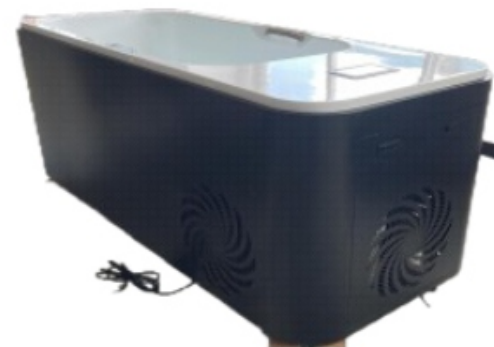

Model : HQ-C01

Outsize(mm) : 1980X810X850

Inner tub size(mm) : 1160X650X750

Description:

1. Cooling and Heating(3~42 degree)
2. Filter system
3. Ozone or UV option
4. Wifi control
5. Colorful led water light
6. Wood option: Red cedar, Hemlock

Product name: Rectangle cold plunge

Model : HQ-

Outsize(mm) : 2030X810X850

Inner tub size(mm) : 1160X650X750

Description:

1. Cooling and Heating(from 3 ~ 42 degree)
2. Filter system
3. Ozone or UV option
4. Wifi control
5. Colorful led water light
6. Wood option: Red cedar, Hemlock
7. Shell material: 304 Stainless steel

Product name: Rectangle cold plunge

Model : HQ-C03

Outsize(mm) : 1980X810X850

Inner tub size(mm) : 1160X650X750

Description:

1. Cooling and Heating(from 3 ~ 42 degree)
2. Filter system
3. Ozone or UV option
4. Wifi control
5. Colorful led water light
6. Wood option: Red cedar, Hemlock
7. Shell material: 304 Stainless steel

Product name: Acrylic cold plunge

Model : HQ-C04

Outsize(mm) : 1980X810X850

Inner tub size(mm) : 1160X650X750

Description

1. Cooling and Heating(from 3~42 degree)
2. Filter system
3. Ozone or UV option
4. Wifi control
5. Colorful led water light